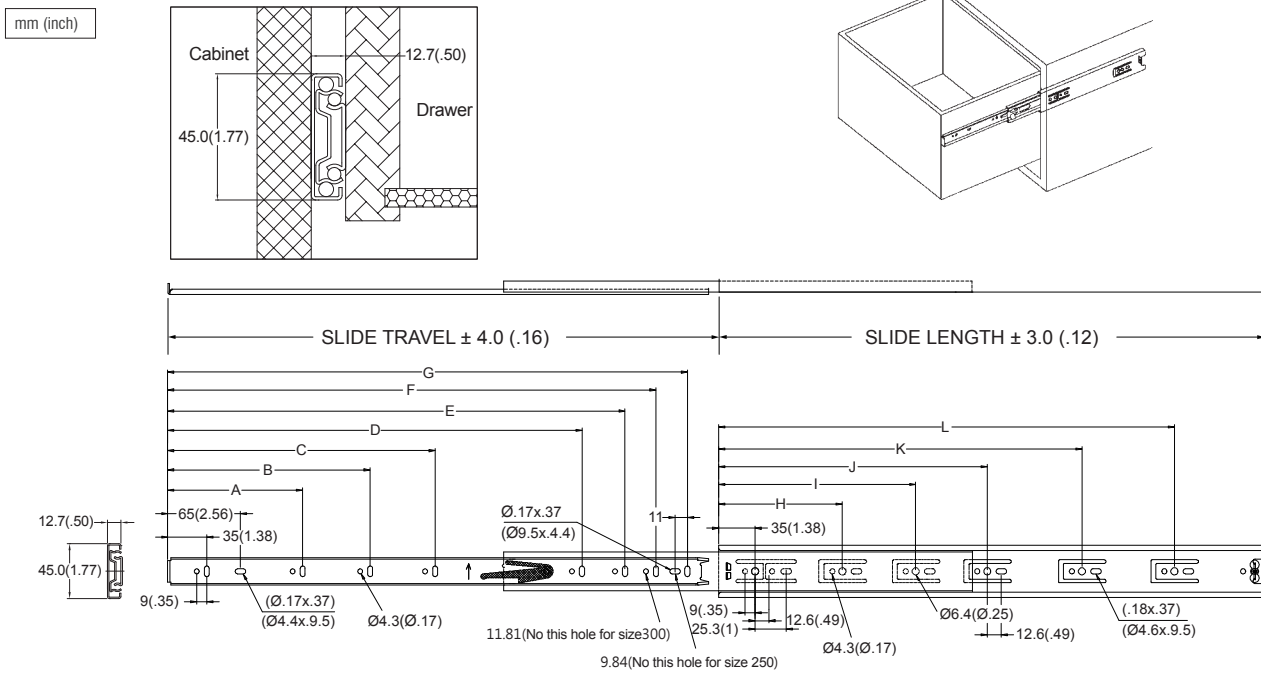

Dimension Specifications

Note: Holes other than those shown may be in the slide member at King Slide's option and may change without notice.

Item No.	Slide Length mm (inch)	Slide Travel mm (inch)	Loading Capacity kg (lb) / pair	Holes Position mm (inch)											
				A	B	C	D	E	F	G	H	I	J	K	L
3301-200	195.0 (7.67)	225 (8.85)	—	—	—	—	—	—	—	—	—	—	—	—	—
3301-250	250.0 (9.84)	250.0 (9.84)	23.0 (50.0)	131 (5.16)	—	—	—	—	—	—	227 (8.94)	—	—	—	195 (7.68)
3301-300	300.0 (11.81)	305.0 (12.00)	27.0 (60.0)	163 (6.42)	—	—	—	—	255 (10.04)	277 (10.91)	163 (6.42)	—	—	—	259 (10.20)
3301-350	350.0 (13.78)	351.0 (13.82)	34.0 (75.0)	163 (6.42)	—	—	—	—	305 (12.01)	327 (12.87)	163 (6.42)	—	—	—	259 (10.20)
3301-400	400.0 (15.75)	403.0 (15.87)	45.0 (100.0)	163 (6.42)	—	—	—	—	355 (1.98)	377 (14.84)	163 (6.42)	259 (10.20)	—	—	355 (13.98)
3301-450	450.0 (17.72)	452.0 (17.80)	45.0 (100.0)	163 (6.42)	—	355 (13.98)	—	—	405 (15.95)	427 (16.81)	163 (6.42)	259 (10.20)	—	—	387 (15.24)
3301-500	500.0 (19.69)	509.0 (20.04)	45.0 (100.0)	163 (6.42)	259 (10.20)	355 (13.98)	—	—	451 (17.75)	477 (18.78)	163 (6.42)	259 (10.20)	—	—	451 (17.76)
3301-550	550.0 (21.65)	563.0 (22.17)	45.0 (100.0)	163 (6.42)	259 (10.20)	451 (17.75)	—	—	505 (19.88)	527 (20.75)	163 (6.42)	259 (10.20)	387 (15.24)	—	483 (19.02)
3301-600	600.0 (23.62)	605.0 (23.83)	39.0 (85.0)	163 (6.42)	259 (10.20)	451 (17.75)	—	—	555 (21.85)	577 (22.72)	163 (6.42)	259 (10.20)	387 (15.24)	—	515 (20.28)
3301-650	650.0 (25.59)	656.0 (25.83)	32.0 (70.0)	163 (6.42)	259 (10.20)	451 (17.75)	579 (22.80)	—	605 (23.82)	627 (24.69)	163 (6.42)	259 (10.20)	387 (15.24)	—	579 (22.80)
3301-700	700.0 (27.56)	707.0 (27.83)	27.0 (60.0)	163 (6.42)	259 (10.20)	451 (17.75)	579 (22.80)	—	655 (25.79)	677 (26.65)	163 (6.42)	259 (10.20)	387 (15.24)	—	579 (22.80)
3301-750	750.0 (29.53)	757.0 (29.80)	22.0 (48.0)	163 (6.42)	259 (10.20)	355 (13.98)	579 (22.80)	—	705 (27.76)	727 (28.62)	163 (6.42)	259 (10.20)	387 (15.24)	—	579 (22.80)
3301-800	800.0 (31.50)	805.0 (31.69)	18.0 (39.0)	163 (6.42)	259 (10.20)	355 (13.98)	579 (22.80)	—	755 (29.73)	777 (30.59)	163 (6.42)	259 (10.20)	387 (15.24)	579 (22.80)	707 (27.83)
3301-900	900.0 (35.43)	999.0 (39.33)	18.0 (39.0)	163 (6.42)	259 (10.20)	387 (15.24)	611 (24.06)	739 (29.09)	855 (33.66)	877 (34.53)	163 (6.42)	259 (10.20)	387 (15.24)	579 (22.80)	771 (30.35)