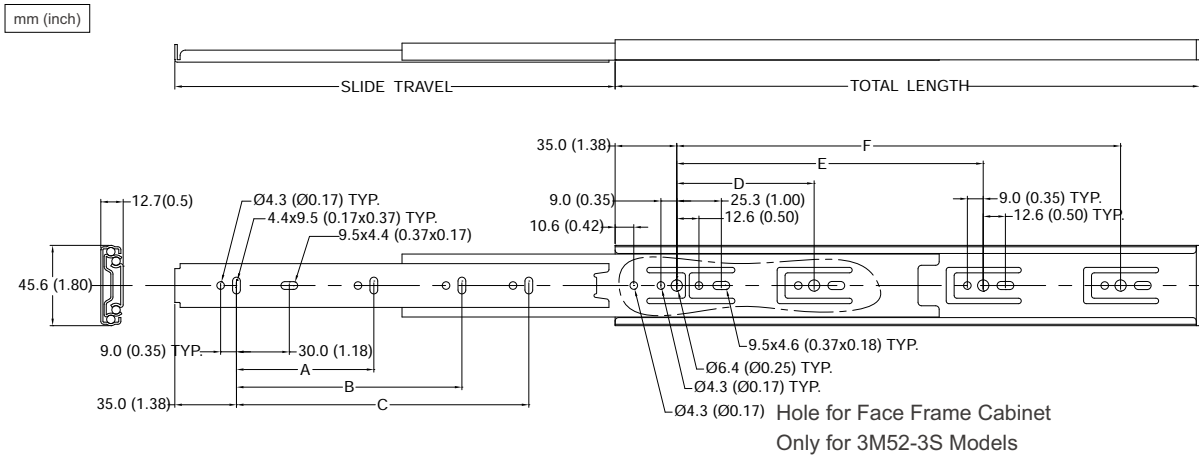

# 3M52

45x12.7mm,  
Medium Duty Slide  
-Silent Soft-Closing

Specifications

- **Length:** 300mm to 600mm (12" to 24")
- **Travel:** Full Extension
- **Side Space:** 12.7mm (+0.5mm-0mm)
- **Height:** 45.6mm (1.80")
- **Max. Loading:** 34 kg (75 lb)/pair
- **Mount:** Side Mount
- **Disconnect:** Lever Disconnect
- **Finish:** Clear Zinc or Black
- **Material:** Cold Rolled Steel
- **Packing:** Unit Packed in 15 pairs/carton  
Bulk Packed in  
40 pcs/carton for cabinet member  
100 pcs/carton for drawer member

Applications

- Medical Equipment, Industrial Work Stations, Office Furniture, Kitchen Furniture, Home Cabinets and Box Drawers

Dimension Specifications

ITEM NO.	TOTAL LENGTH mm (inch)	SLIDE TRAVEL mm (inch)	LOADING CAPACITY kg (lb) / pair	HOLES POSITION mm (inch)					
				A	B	C	D	E	F
3M52-300	302 (11.89)	285 (11.22)	18 (40)	96 (3.78)	—	—	96 (3.78)	—	—
3M52-350	352 (13.86)	345 (13.58)	25 (55)	128 (5.04)	224 (8.82)	—	128 (5.04)	—	—
3M52-400	402 (15.83)	400 (15.75)	29 (65)	128 (5.04)	256 (10.08)	—	128 (5.04)	192 (7.56)	—
3M52-450	452 (17.80)	450 (17.72)	34 (75)	128 (5.04)	320 (12.60)	—	128 (5.04)	256 (10.08)	—
3M52-500	502 (19.76)	500 (19.69)	34 (75)	128 (5.04)	224 (8.82)	352 (13.86)	128 (5.04)	256 (10.08)	—
3M52-550	552 (21.73)	550 (21.65)	32 (70)	128 (5.04)	256 (10.08)	384 (15.12)	128 (5.04)	224 (8.82)	320 (12.60)
3M52-600	602 (23.70)	600 (23.62)	32 (70)	128 (5.04)	288 (11.34)	416 (16.38)	128 (5.04)	224 (8.82)	352 (13.86)