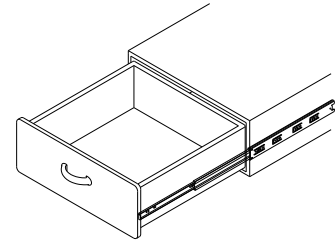

# 3M52

45x12.7mm,  
Medium Duty Slide  
-Silent Soft-Closing

Specifications

- **Length:** 300mm to 600mm (12" to 24")
- **Travel:** Full Extension
- **Side Space:** 12.7mm (+0.5mm-0mm)
- **Height:** 45.6mm (1.80")
- **Max. Loading:** 34 kg (75 lb)/pair
- **Mount:** Side Mount
- **Disconnect:** Lever Disconnect
- **Finish:** Clear Zinc or Black
- **Material:** Cold Rolled Steel
- **Packing:** Unit Packed in 15 pairs/carton  
Bulk Packed in  
40 pcs/carton for cabinet member  
100 pcs/carton for drawer member

Applications

- Medical Equipment, Industrial Work Stations, Office Furniture, Kitchen Furniture, Home Cabinets and Box Drawers

Dimension Specifications

ITEM NO.	TOTAL LENGTH mm (inch)	SLIDE TRAVEL mm (inch)	LOADING CAPACITY kg (lb) / pair	HOLES POSITION mm (inch)					
				A	B	C	D	E	F
3M52-300	302 (11.89)	285 (11.22)	18 (40)	96 (3.78)	—	—	96 (3.78)	—	—
3M52-350	352 (13.86)	345 (13.58)	25 (55)	128 (5.04)	224 (8.82)	—	128 (5.04)	—	—
3M52-400	402 (15.83)	400 (15.75)	29 (65)	128 (5.04)	256 (10.08)	—	128 (5.04)	192 (7.56)	—
3M52-450	452 (17.80)	450 (17.72)	34 (75)	128 (5.04)	320 (12.60)	—	128 (5.04)	256 (10.08)	—
3M52-500	502 (19.76)	500 (19.69)	34 (75)	128 (5.04)	224 (8.82)	352 (13.86)	128 (5.04)	256 (10.08)	—
3M52-550	552 (21.73)	550 (21.65)	32 (70)	128 (5.04)	256 (10.08)	384 (15.12)	128 (5.04)	224 (8.82)	320 (12.60)
3M52-600	602 (23.70)	600 (23.62)	32 (70)	128 (5.04)	288 (11.34)	416 (16.38)	128 (5.04)	224 (8.82)	352 (13.86)