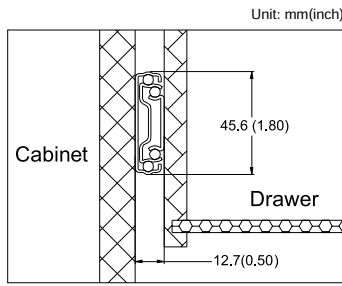

# 3M52

45x12.7mm,  
Medium Duty Slide  
-Silent Soft-Closing

Specifications

- **Length:** 300mm to 600mm (12" to 24")
- **Travel:** Full Extension
- **Side Space:** 12.7mm (+0.5mm-0mm)
- **Height:** 45.6mm (1.80")
- **Max. Loading:** 34 kg (75 lb)/pair
- **Mount:** Side Mount
- **Disconnect:** Lever Disconnect
- **Finish:** Clear Zinc or Black
- **Material:** Cold Rolled Steel
- **Packing:** Unit Packed in 15 pairs/carton  
Bulk Packed in  
40 pcs/carton for cabinet member  
100 pcs/carton for drawer member

Applications

- Medical Equipment, Industrial Work Stations, Office Furniture, Kitchen Furniture, Home Cabinets and Box Drawers

Dimension Specifications

ITEM NO.	TOTAL LENGTH mm (inch)	SLIDE TRAVEL mm (inch)	LOADING CAPACITY kg (lb) / pair	HOLES POSITION mm (inch)					
				A	B	C	D	E	F
3M52-300	302 (11.89)	285 (11.22)	18 (40)	96 (3.78)	—	—	96 (3.78)	—	—
3M52-350	352 (13.86)	345 (13.58)	25 (55)	128 (5.04)	224 (8.82)	—	128 (5.04)	—	—
3M52-400	402 (15.83)	400 (15.75)	29 (65)	128 (5.04)	256 (10.08)	—	128 (5.04)	192 (7.56)	—
3M52-450	452 (17.80)	450 (17.72)	34 (75)	128 (5.04)	320 (12.60)	—	128 (5.04)	256 (10.08)	—
3M52-500	502 (19.76)	500 (19.69)	34 (75)	128 (5.04)	224 (8.82)	352 (13.86)	128 (5.04)	256 (10.08)	—
3M52-550	552 (21.73)	550 (21.65)	32 (70)	128 (5.04)	256 (10.08)	384 (15.12)	128 (5.04)	224 (8.82)	320 (12.60)
3M52-600	602 (23.70)	600 (23.62)	32 (70)	128 (5.04)	288 (11.34)	416 (16.38)	128 (5.04)	224 (8.82)	352 (13.86)